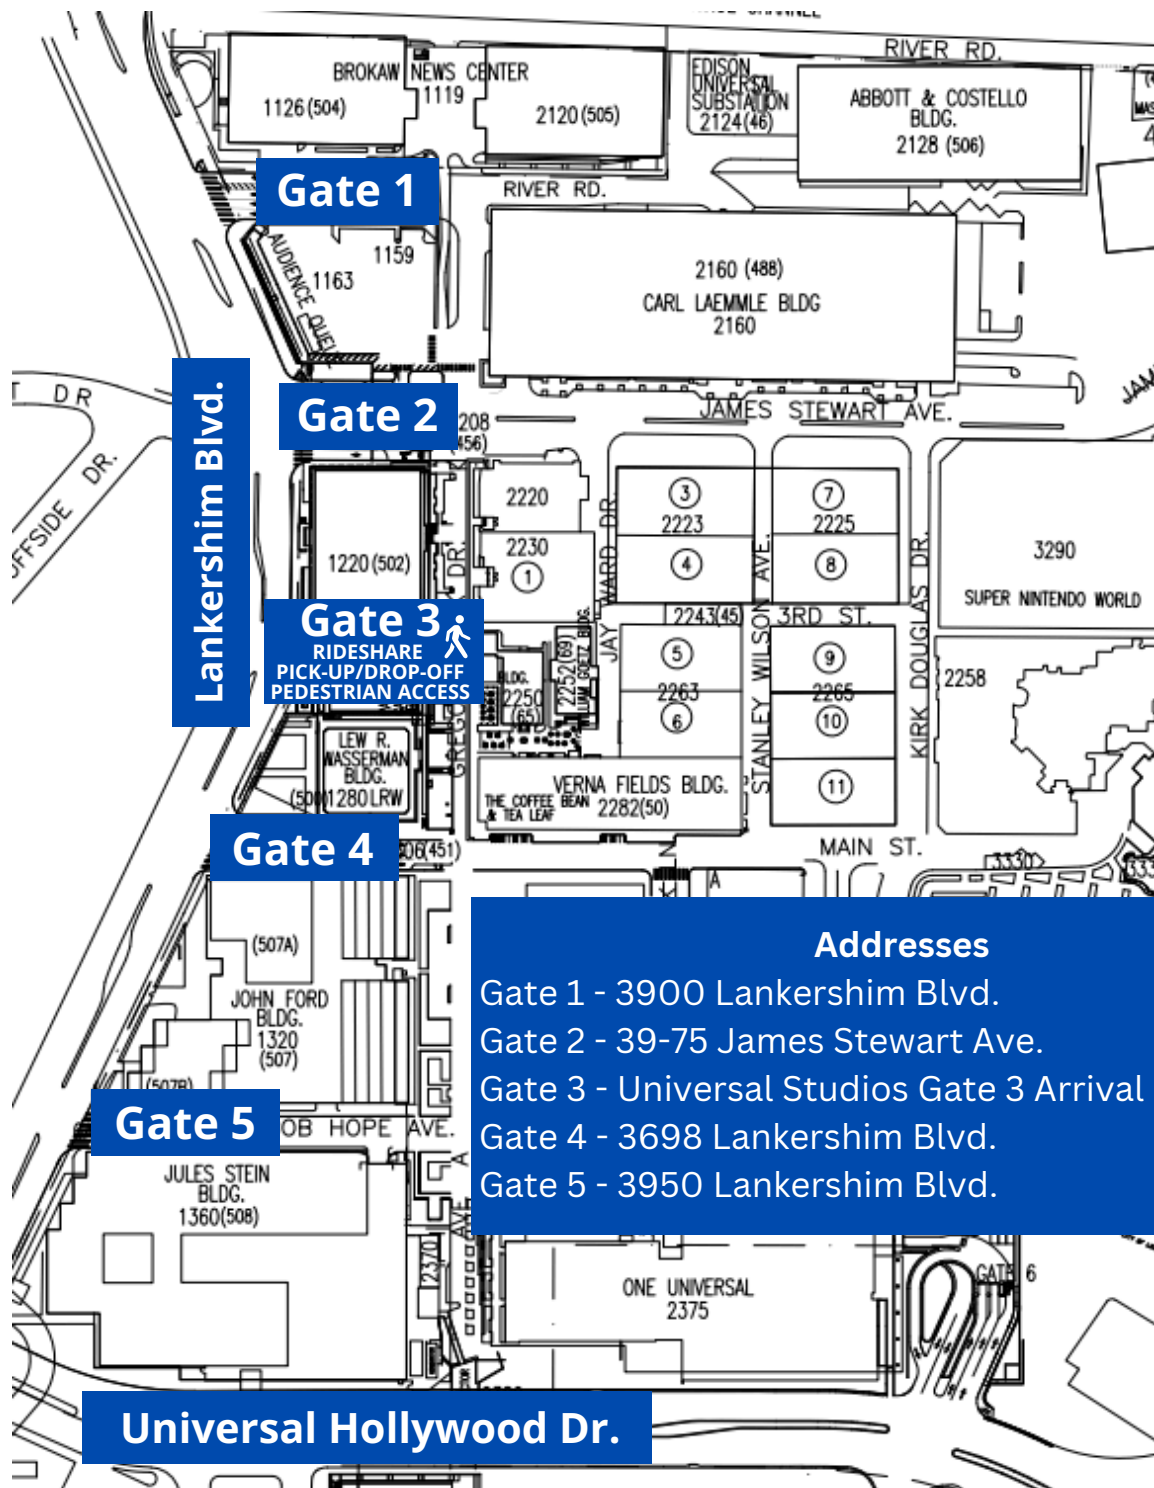

Universal Studios Lot

Addresses

- Gate 1 - 3900 Lankershim Blvd.
- Gate 2 - 39-75 James Stewart Ave.
- Gate 3 - Universal Studios Gate 3 Arrival Commons
- Gate 4 - 3698 Lankershim Blvd.
- Gate 5 - 3950 Lankershim Blvd.

Directions

All rideshare pick-up/drop-off and pedestrian access is through Gate 3.
For rideshare apps, use "Universal Studios Gate 3 Arrival Commons" as the location.

From LAX/Westside Area

- Take 405-N to 101-S
- Exit at Lankershim Blvd.
- R on Cahuenga Blvd.
- R on Lankershim Blvd. (N)

From Pasadena Area

- Take 134-W
- Exit at Cahuenga Blvd.
- L on Cahuenga Blvd.
- L on Lankershim Blvd.

From Valencia/Ventura Area

- Take 5-S to 170-S
- 170-S towards Hollywood to 101-S
- Exit at Lankershim Blvd.
- R on Cahuenga Blvd
- R on Lankershim Blvd. (N)

From LA/Hollywood Area

- Take 101-N (Hollywood)
- Exit at Lankershim Blvd.
- R on Lankershim Blvd.