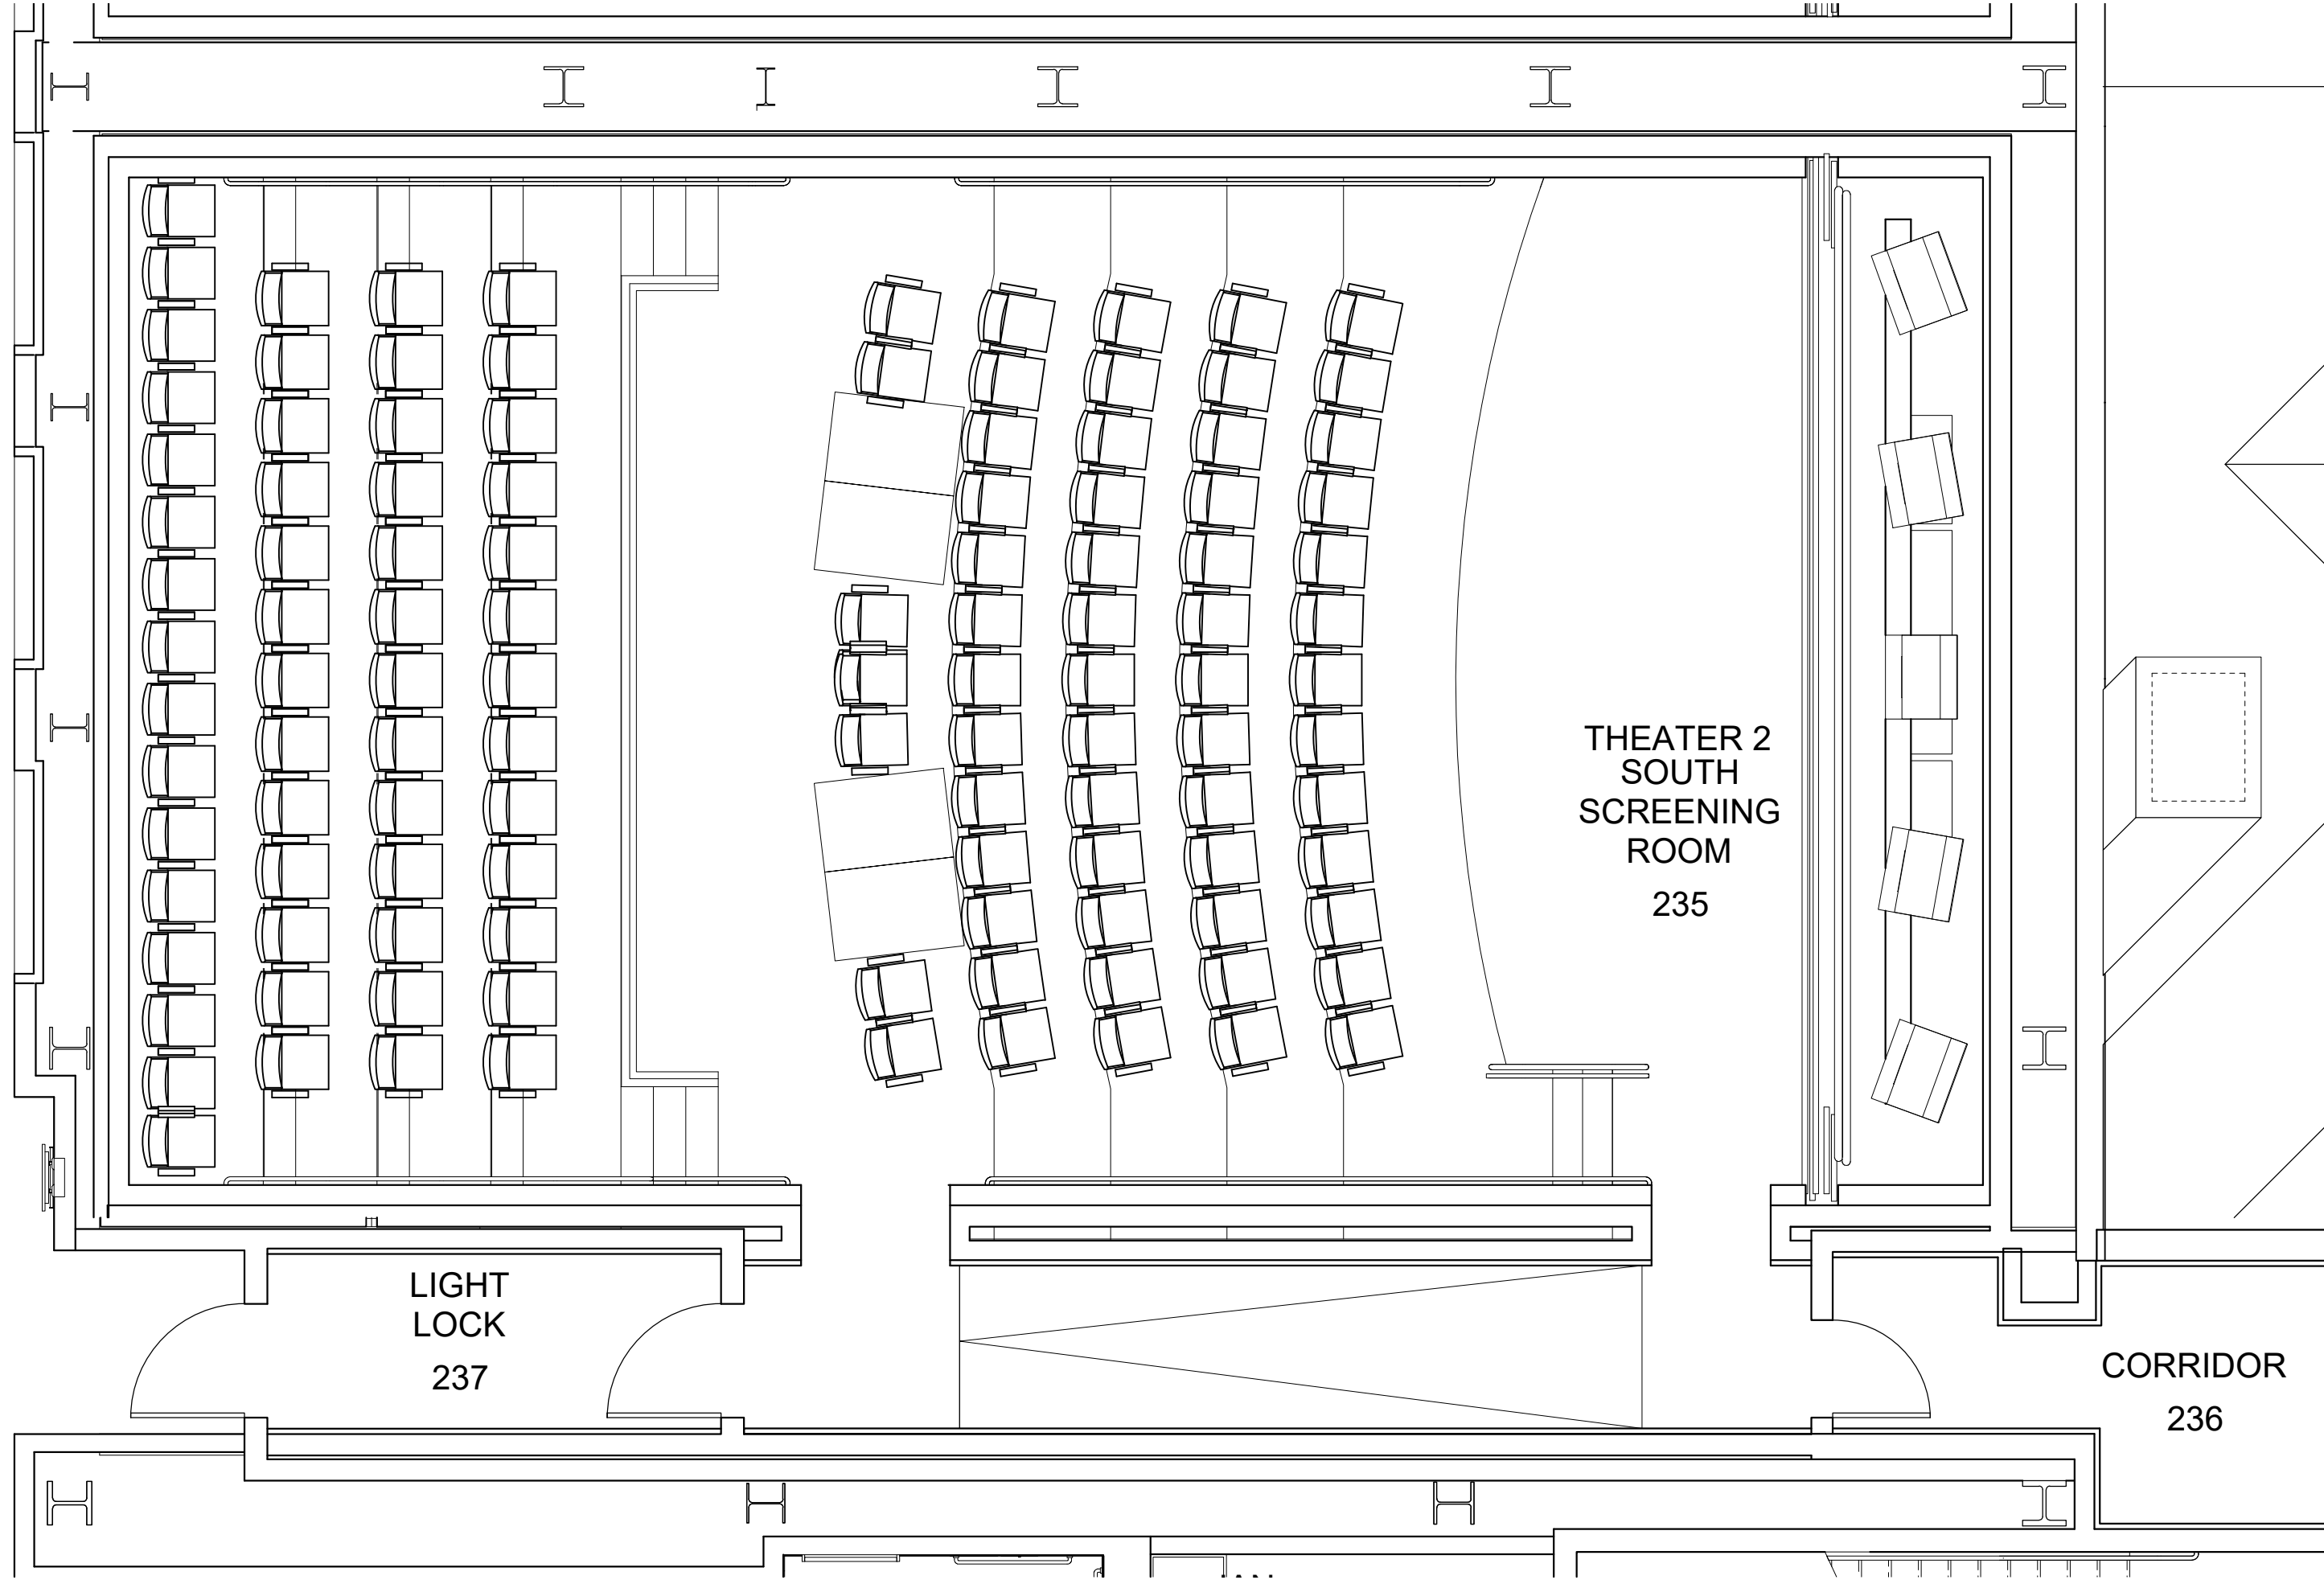

MAIN  
THEATER  
260

LIGHT  
LOCK  
232

CORRIDOR  
231

CORRIDOR  
211

THEATER 1  
NORTH  
SCREENING  
ROOM  
230

SER  
RC  
2

DURSE  
50

LIGHT  
LOCK  
237

THEATER 2  
SOUTH  
SCREENING  
ROOM  
235

CORRIDOR  
236