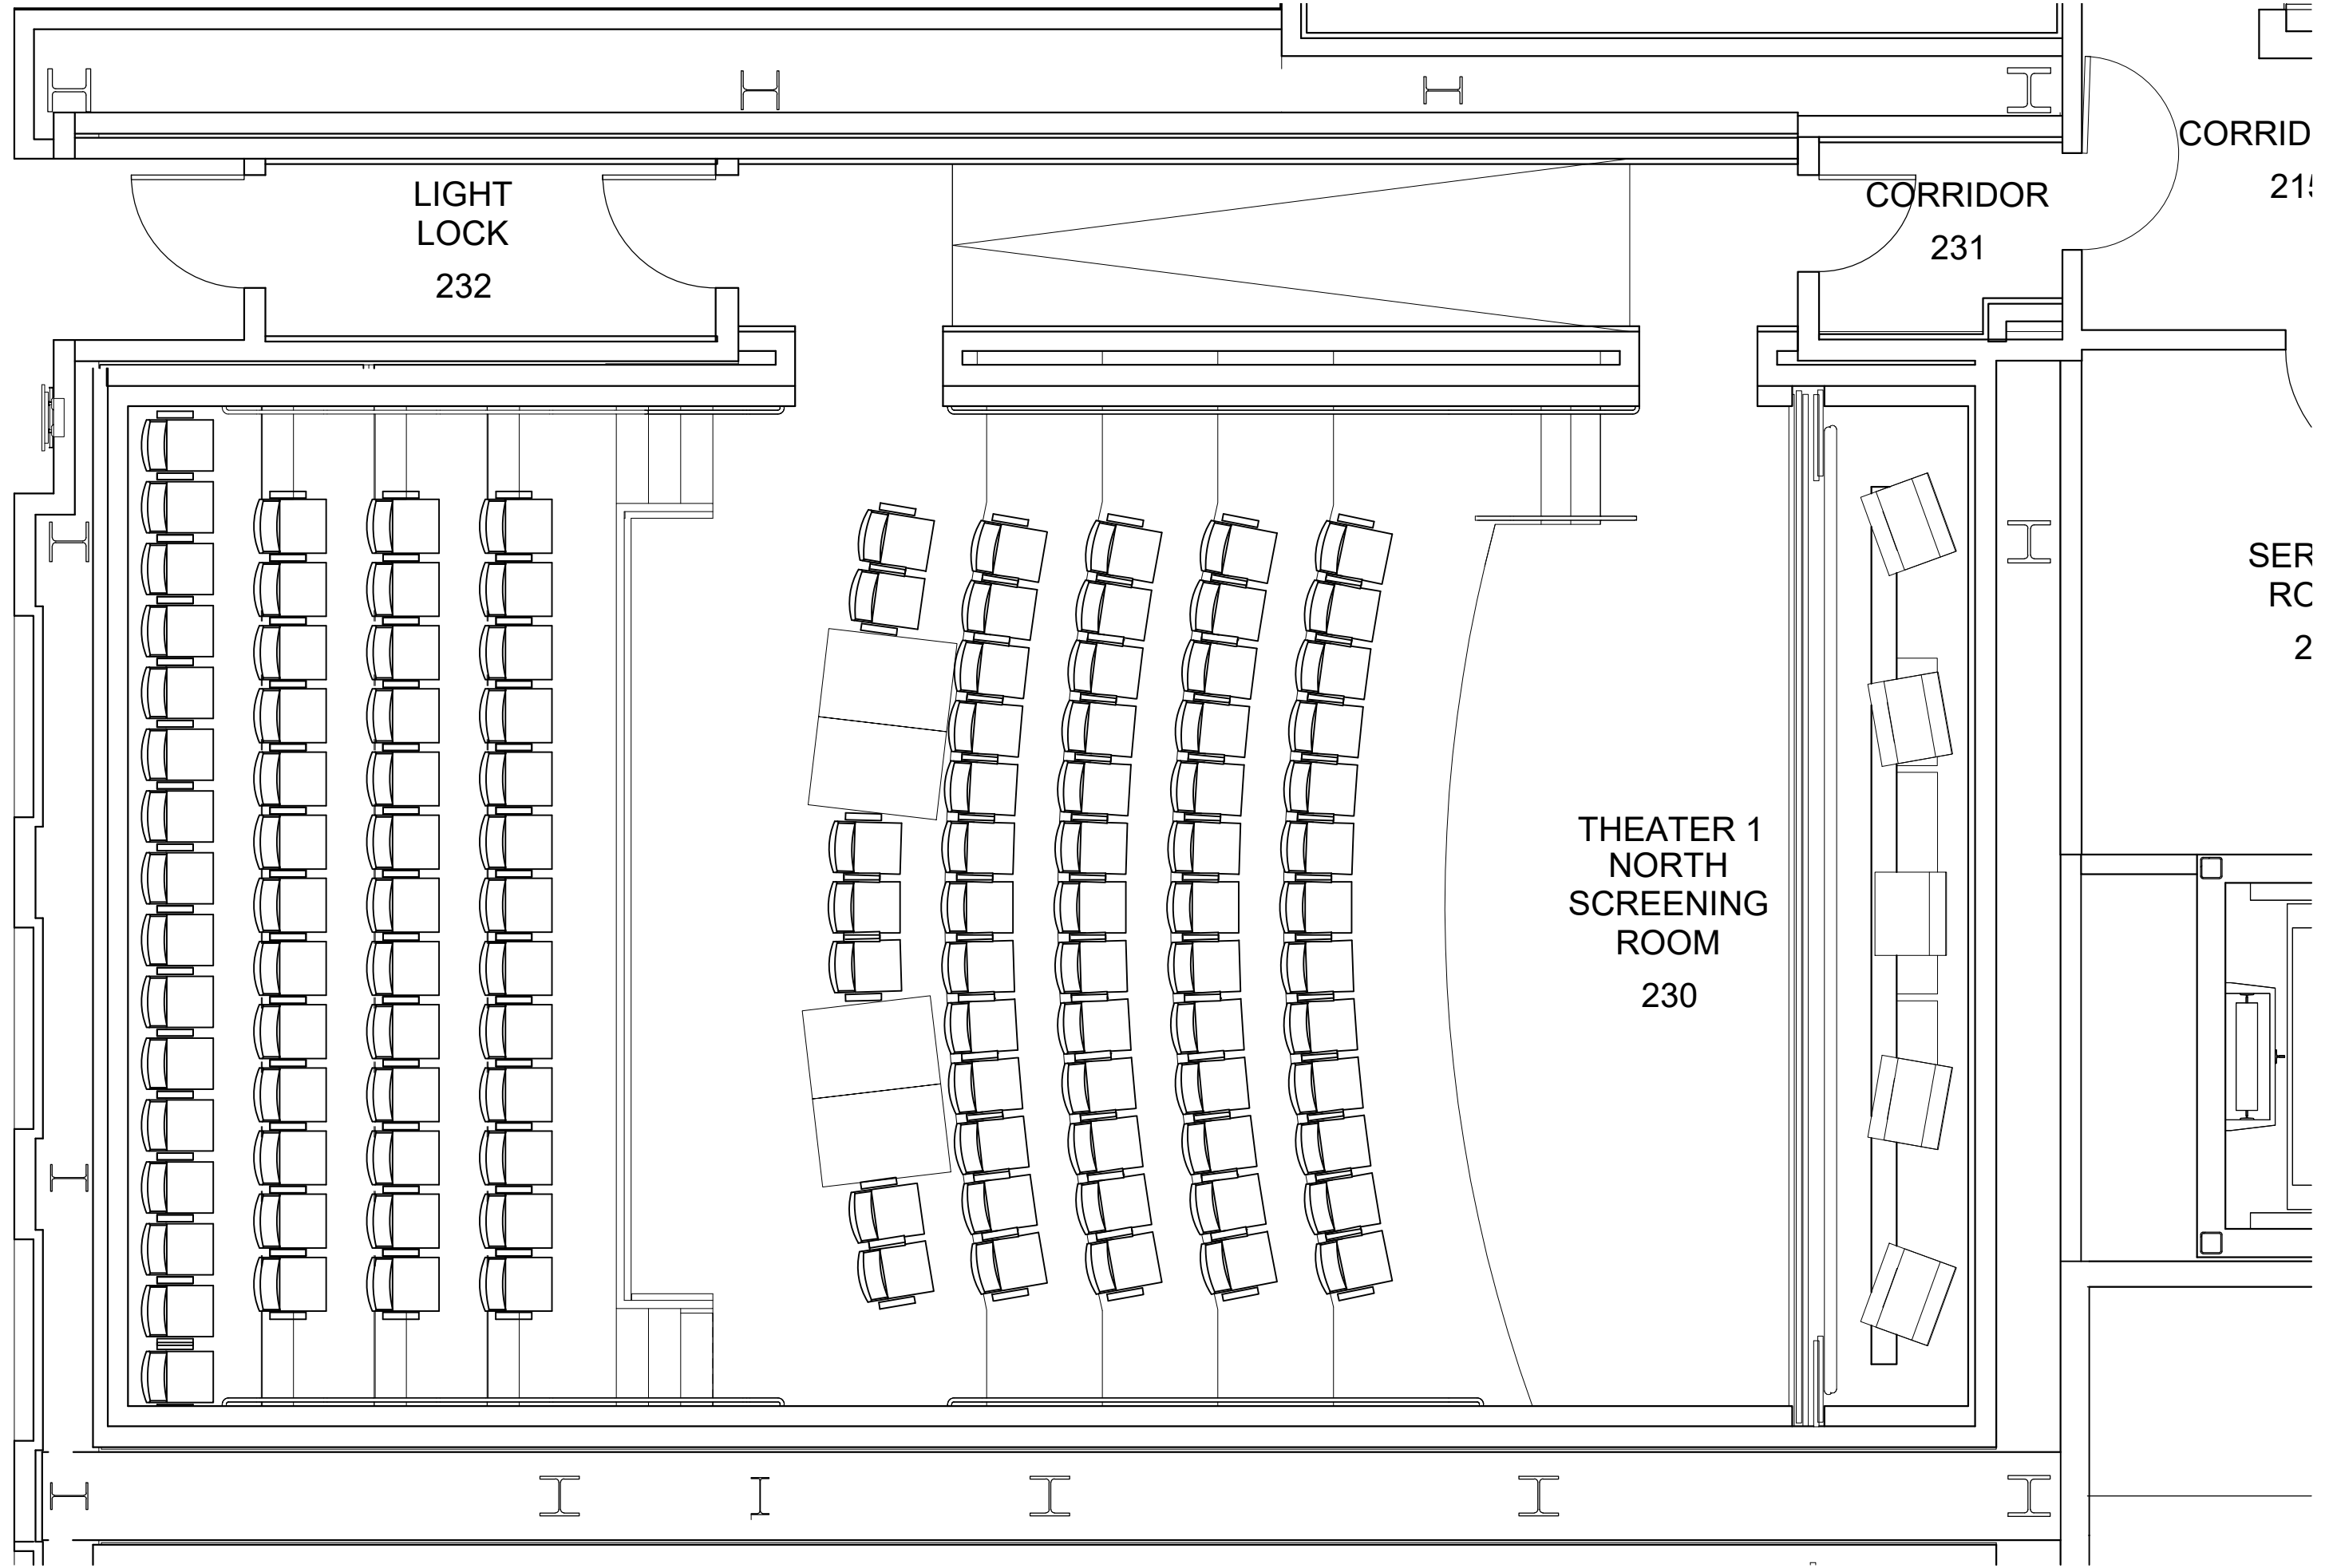

MAIN  
THEATER  
260

LIGHT  
LOCK  
232

CORRIDOR  
231

CORRIDOR  
211

THEATER 1  
NORTH  
SCREENING  
ROOM  
230

SER  
RC  
2

DURSE  
50

LIGHT  
LOCK  
237

THEATER 2  
SOUTH  
SCREENING  
ROOM  
235

CORRIDOR  
236