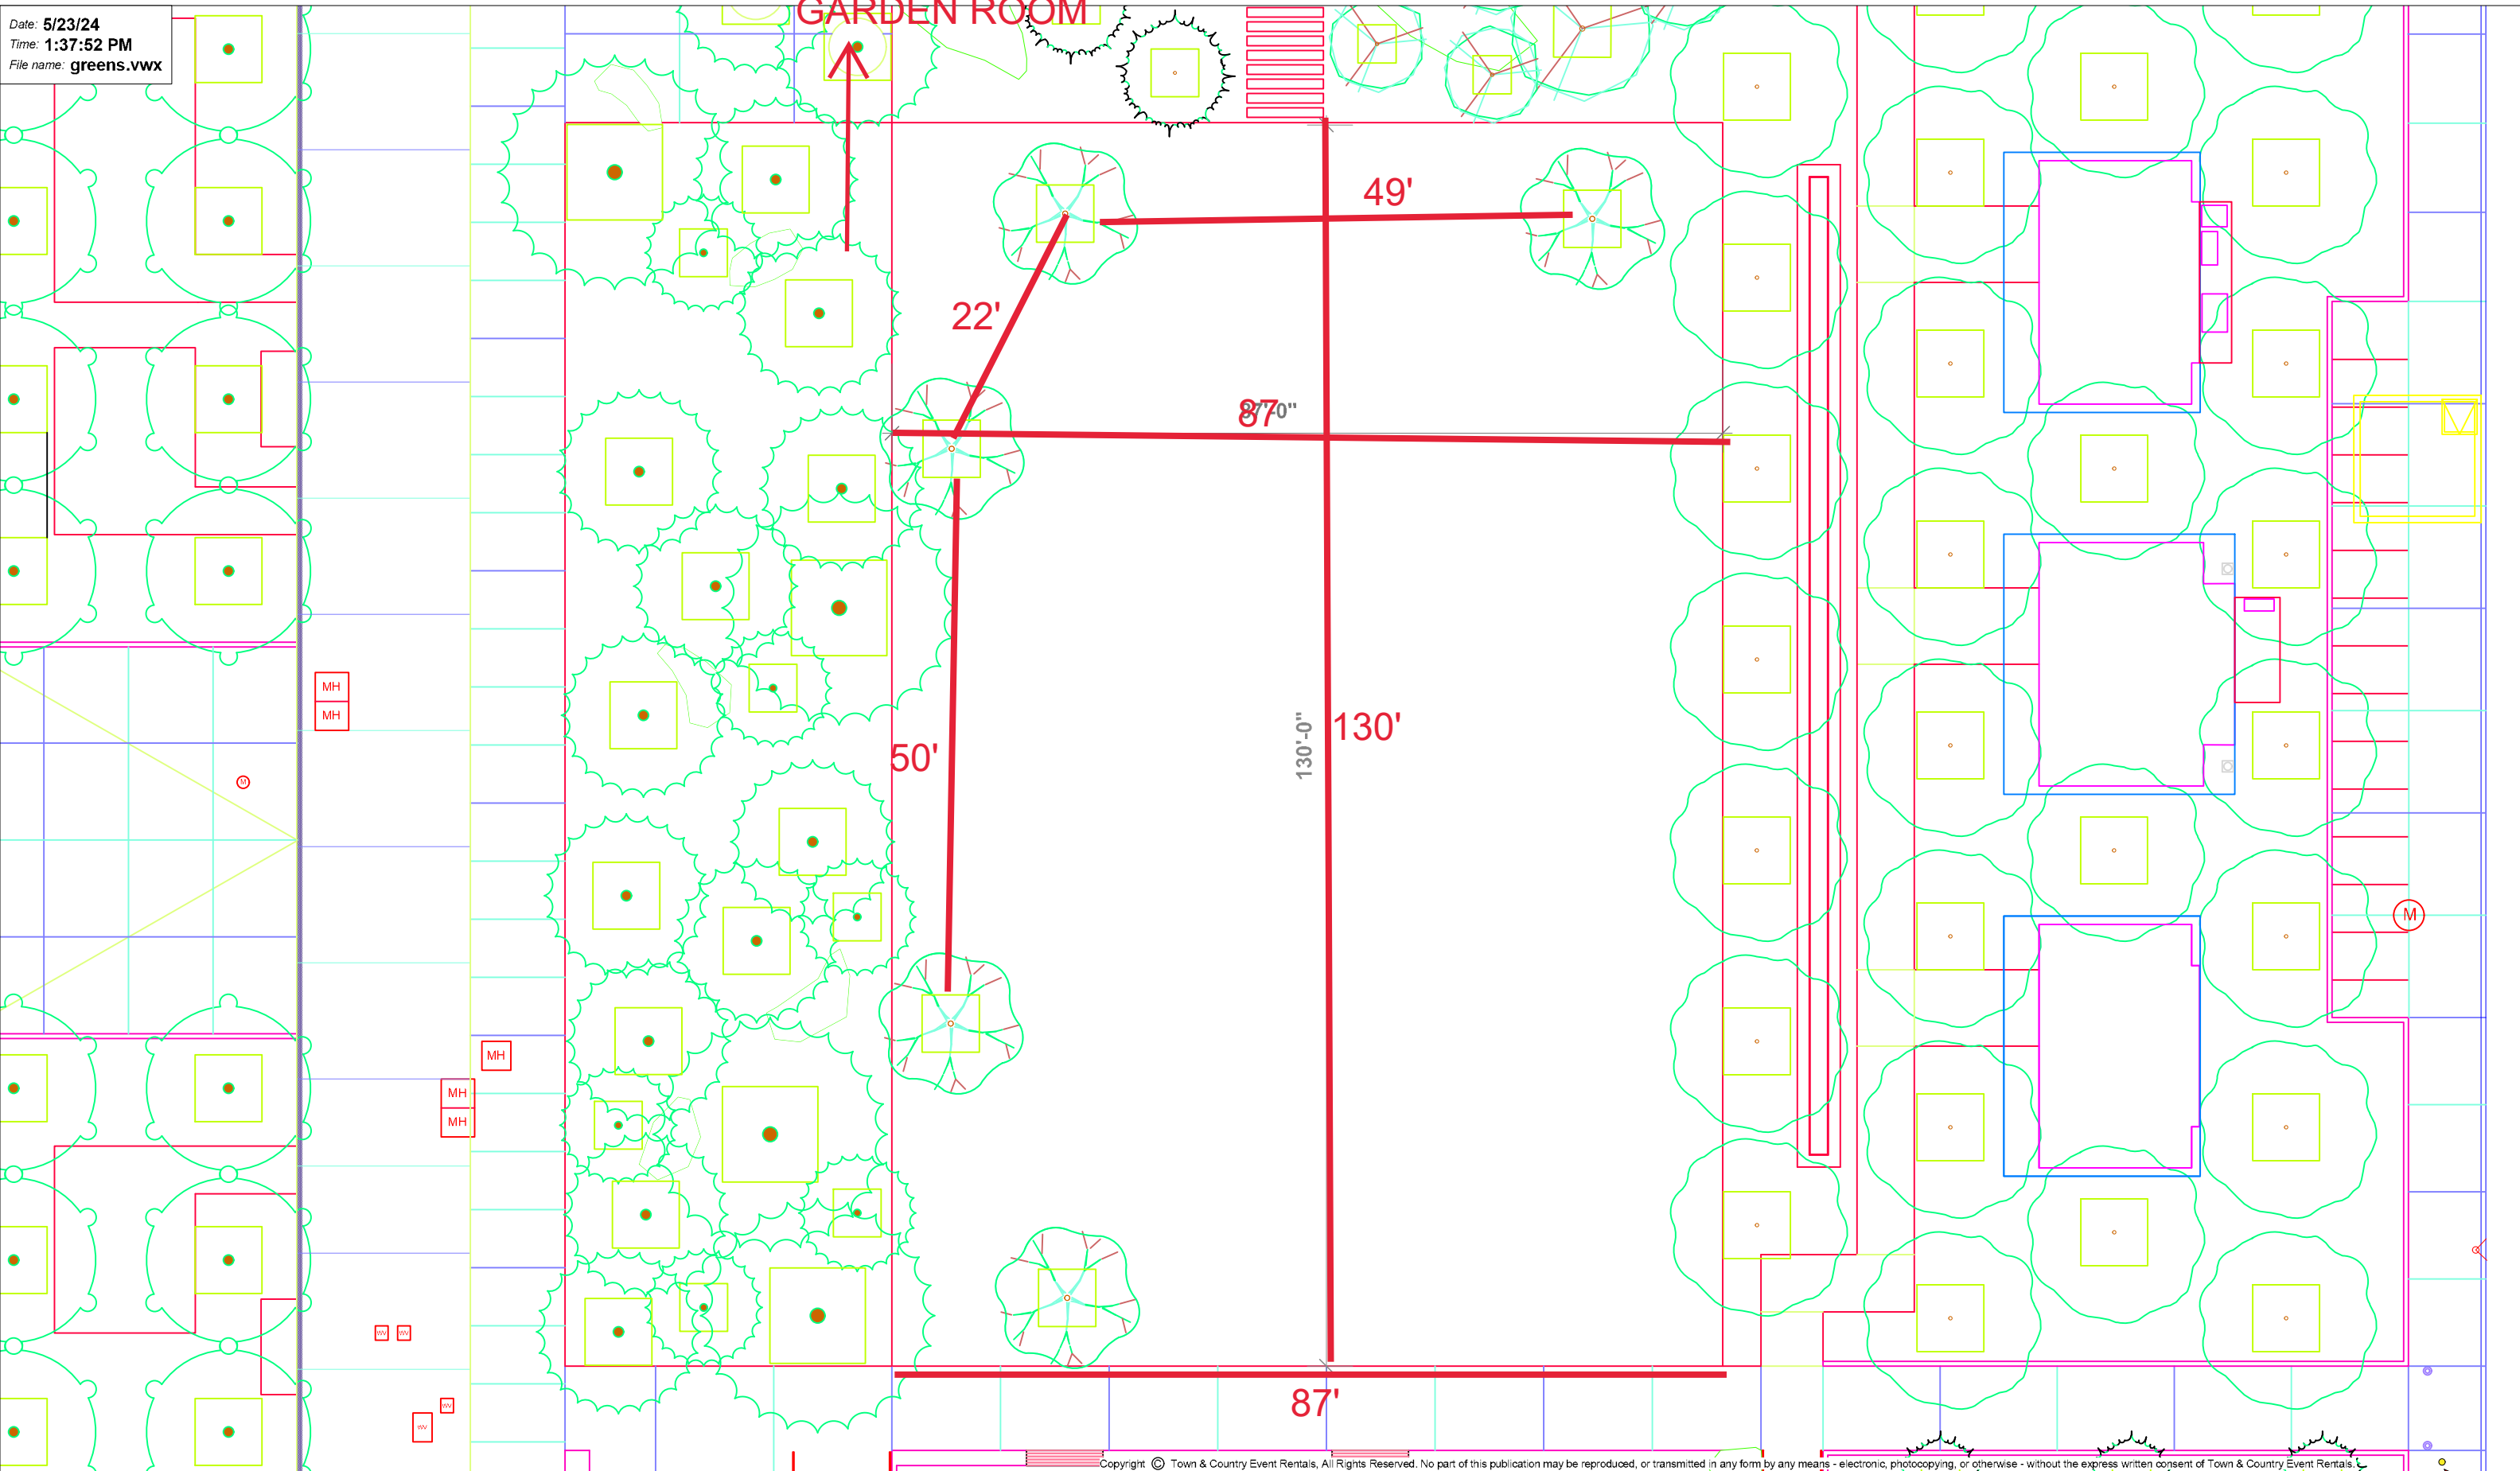

GARDEN ROOM

60" Rounds Seating 8 Each

Install Date:	
Event Date:	
Strike Date:	
Guest Count:	560

Consultant:	
Designer:	
Drawn By:	John Crosetti
Scale:	1/16" = 1'
Page Size:	11"x17"

EVENT ID#:	R8:
	R9:
R2:	R10:
R3:	R11:
R4:	R12:
R5:	R13:
R6:	R14:
R7:	R15: