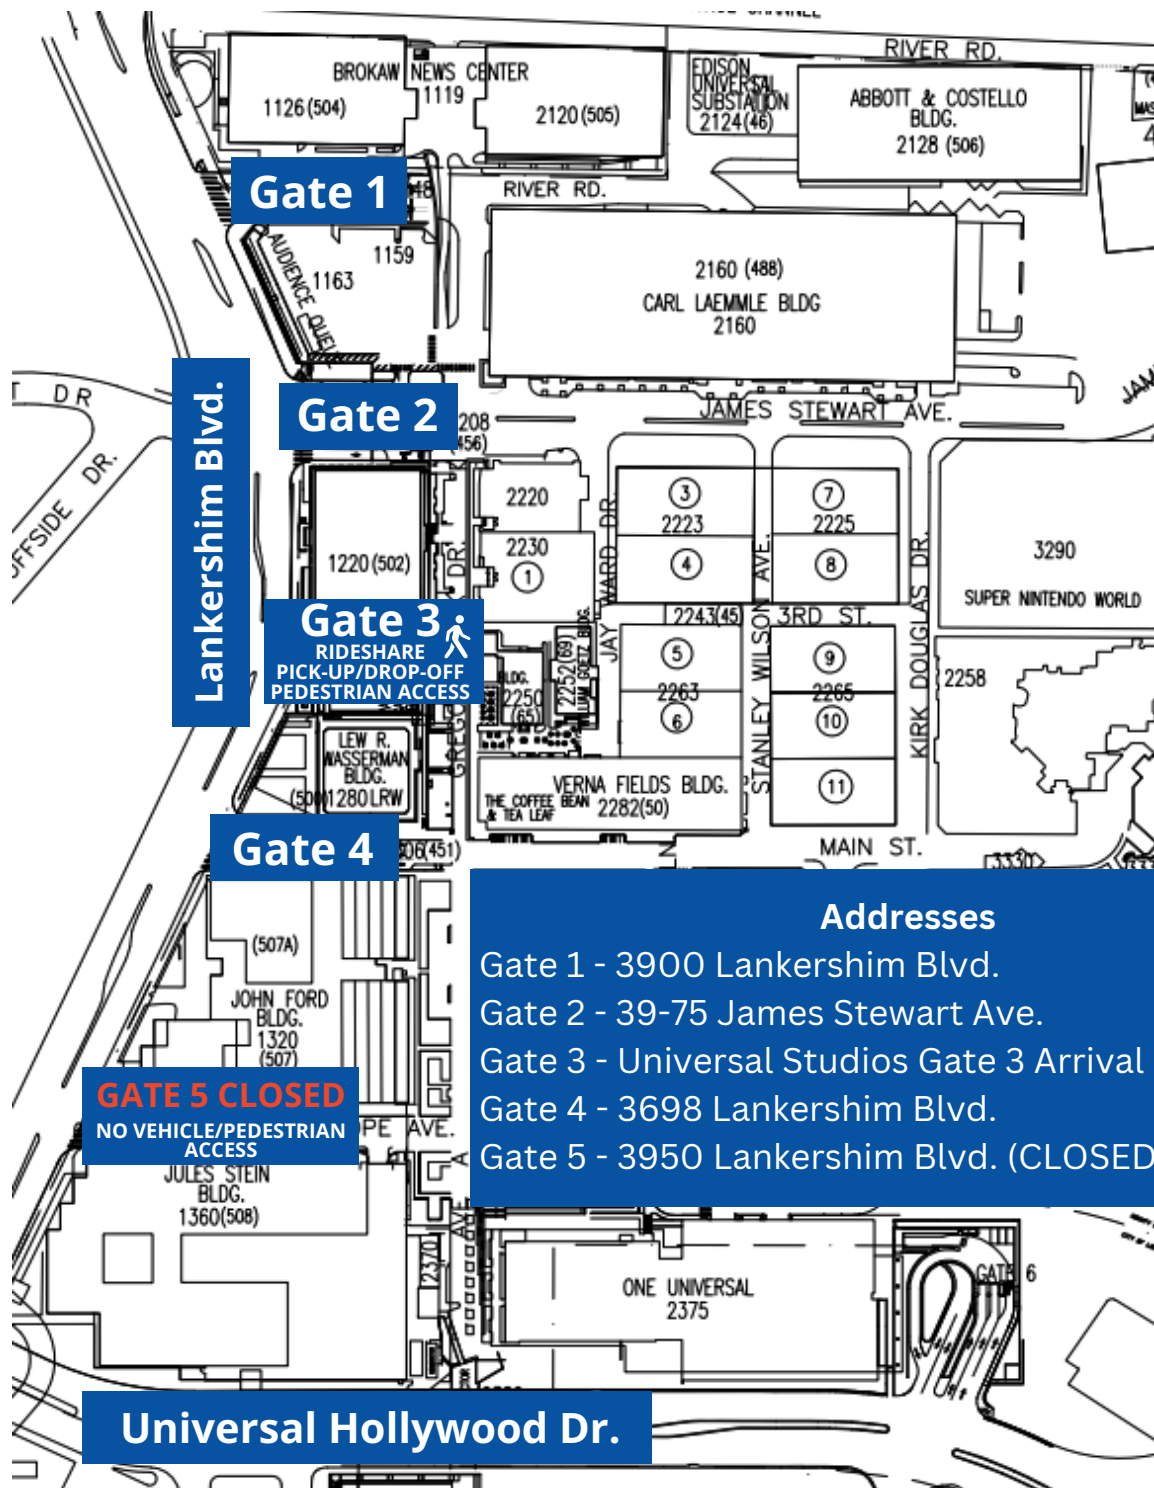

Universal Studios Lot

Addresses

- Gate 1 - 3900 Lankershim Blvd.
- Gate 2 - 39-75 James Stewart Ave.
- Gate 3 - Universal Studios Gate 3 Arrival Commons
- Gate 4 - 3698 Lankershim Blvd.
- Gate 5 - 3950 Lankershim Blvd. (CLOSED)

Directions

All rideshare pick-up/drop-off and pedestrian access is through Gate 3.
For rideshare apps, use "Universal Studios Gate 3 Arrival Commons" as the location.

From LAX/Westside Area

- Take 405-N to 101-S
- Exit at Lankershim Blvd.
- R on Cahuenga Blvd.
- R on Lankershim Blvd. (N)

From Pasadena Area

- Take 134-W
- Exit at Cahuenga Blvd.
- L on Cahuenga Blvd.
- L on Lankershim Blvd.

From Valencia/Ventura Area

- Take 5-S to 170-S
- 170-S towards Hollywood to 101-S
- Exit at Lankershim Blvd.
- R on Cahuenga Blvd
- R on Lankershim Blvd. (N)

From LA/Hollywood Area

- Take 101-N (Hollywood)
- Exit at Lankershim Blvd.
- R on Lankershim Blvd.