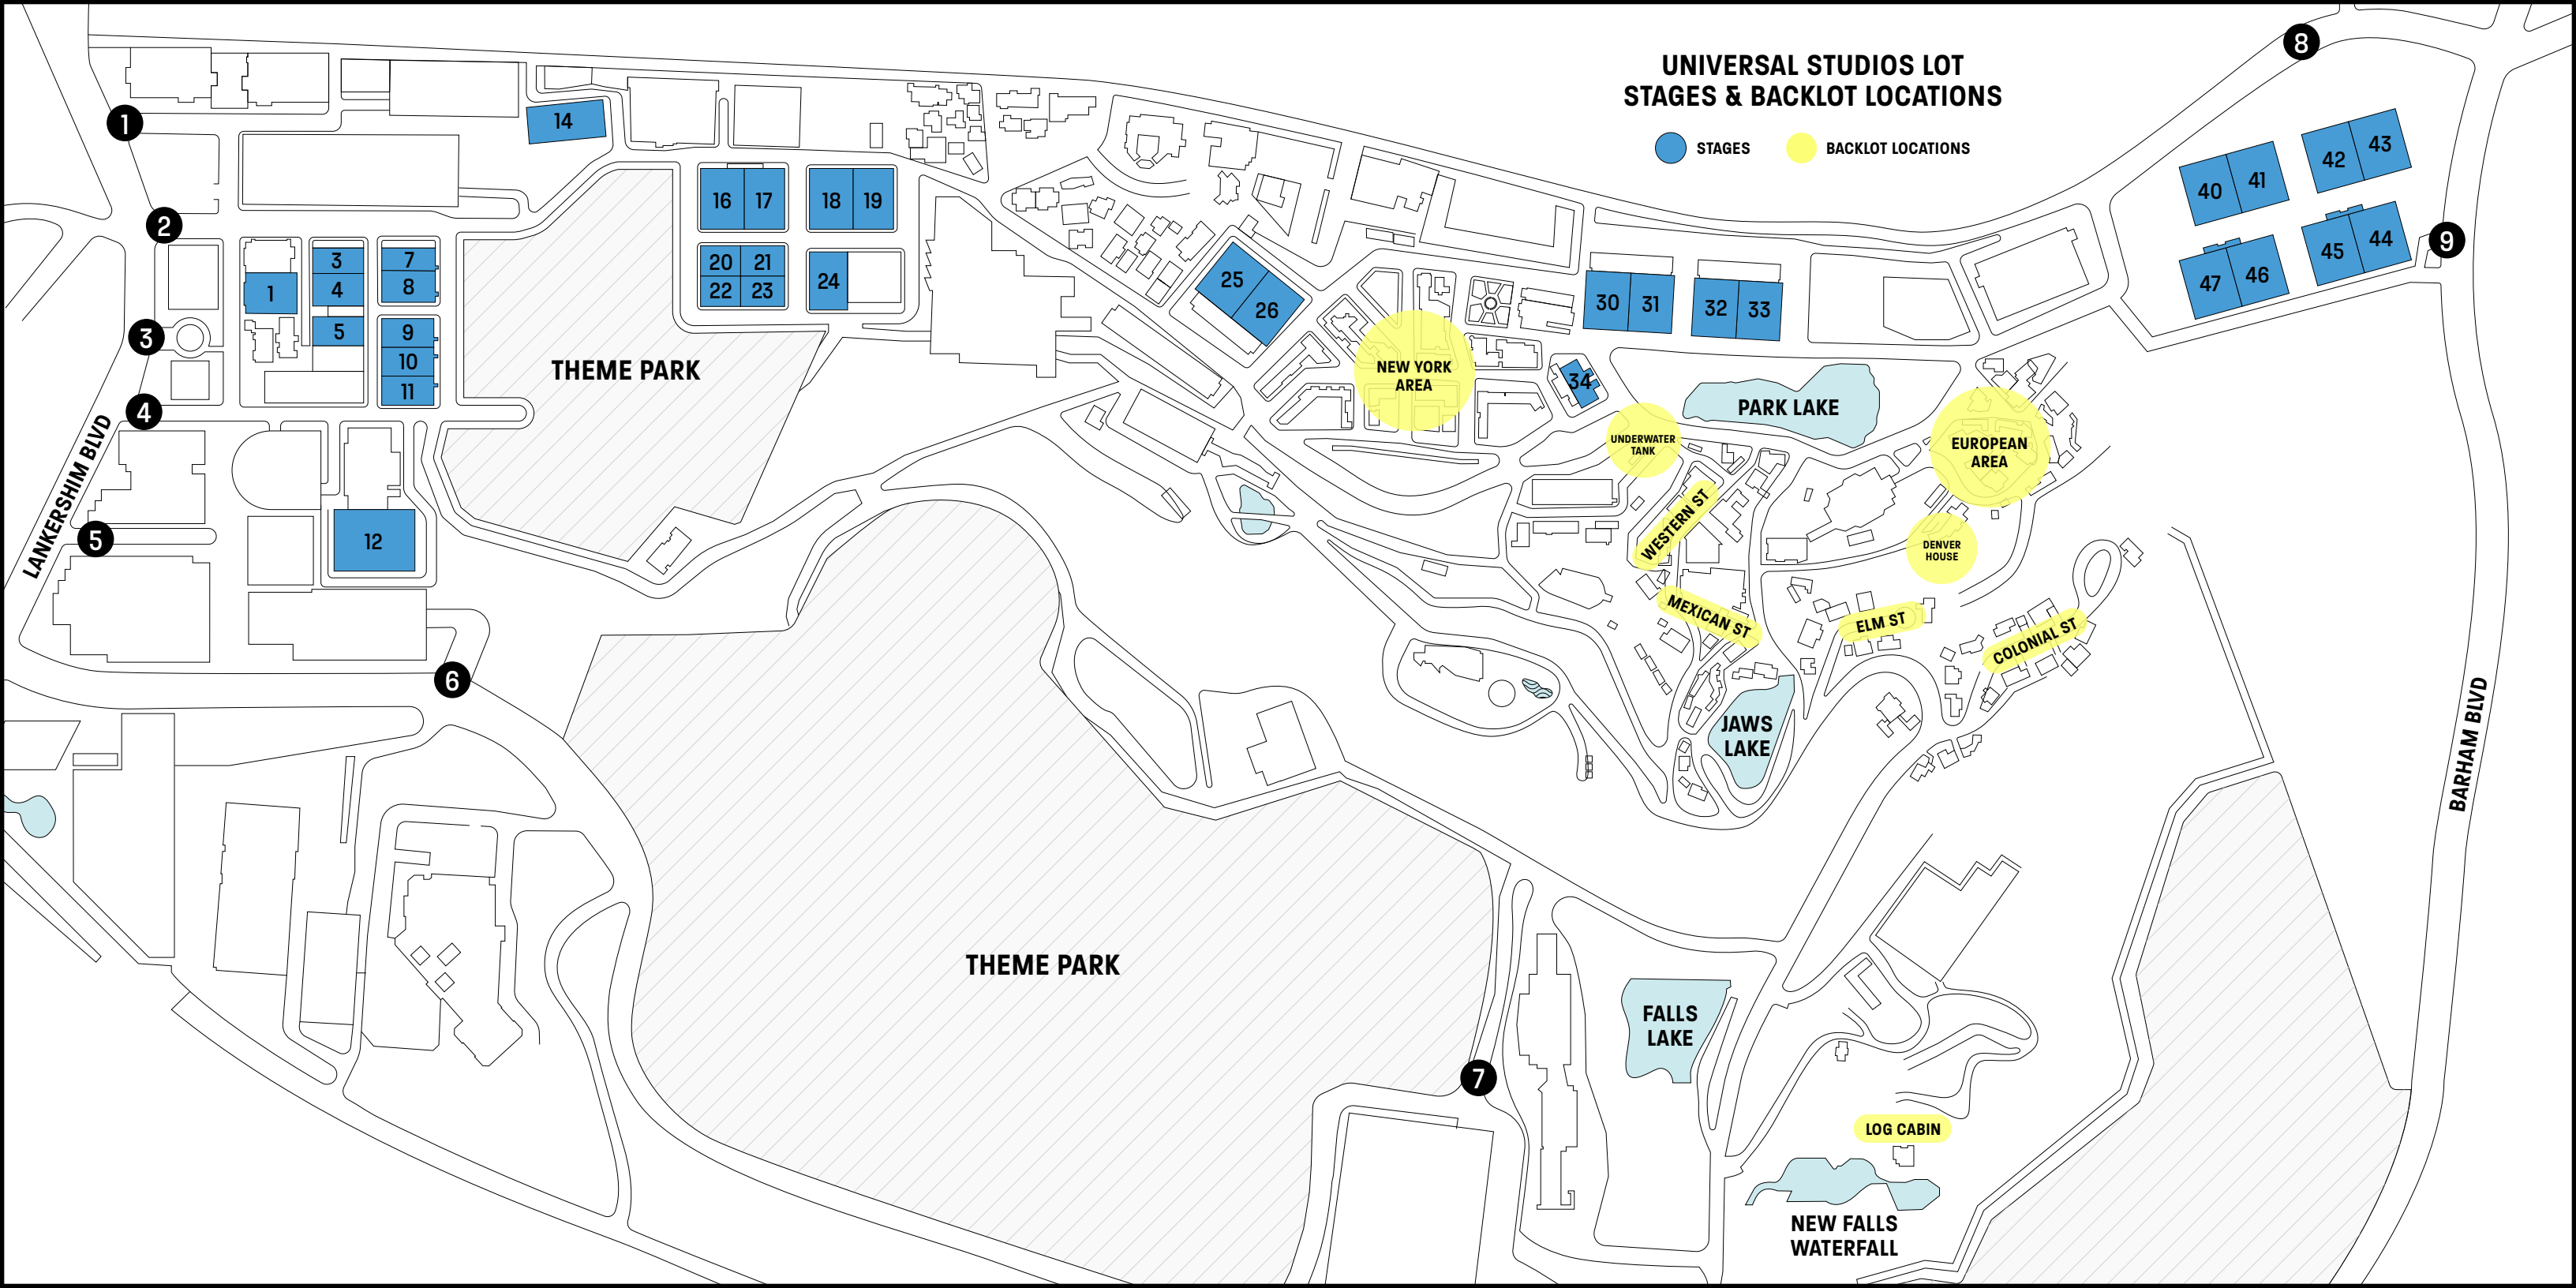

UNIVERSAL STUDIOS LOT STAGES & BACKLOT LOCATIONS

● STAGES ● BACKLOT LOCATIONS

THEME PARK

NEW YORK AREA

PARK LAKE

EUROPEAN AREA

UNDERWATER TANK

DENVER HOUSE

WESTERN ST

MEXICAN ST

ELM ST

COLONIAL ST

JAWS LAKE

THEME PARK

FALLS LAKE

LOG CABIN

NEW FALLS WATERFALL

LANKERSHIM BLVD

BARHAM BLVD

1

2

3

4

5

20

21

22

23

24

25

26

30